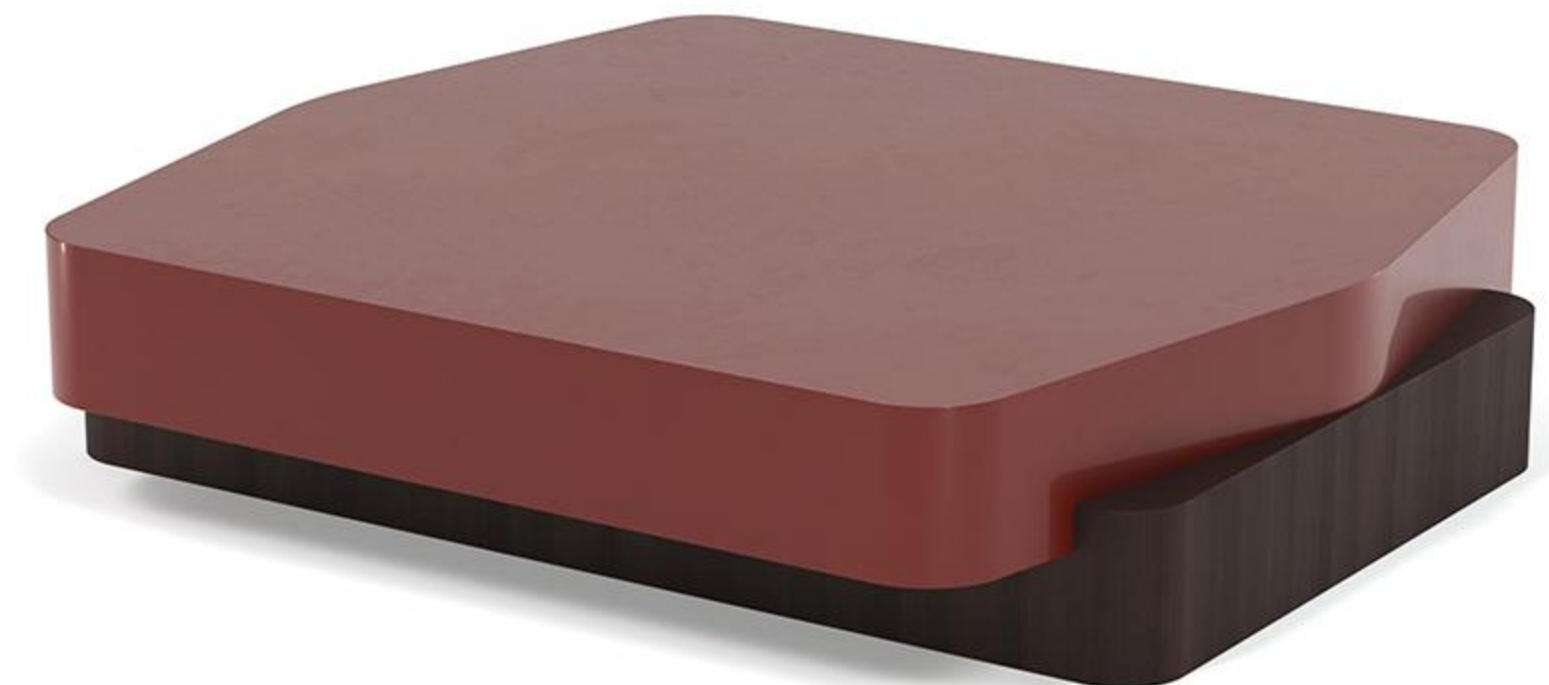

ITEM No
HCT10104

DESCRIPTION
COFFEE TABLE

PRODUCT SIZE MM
W1150*D1050*H260