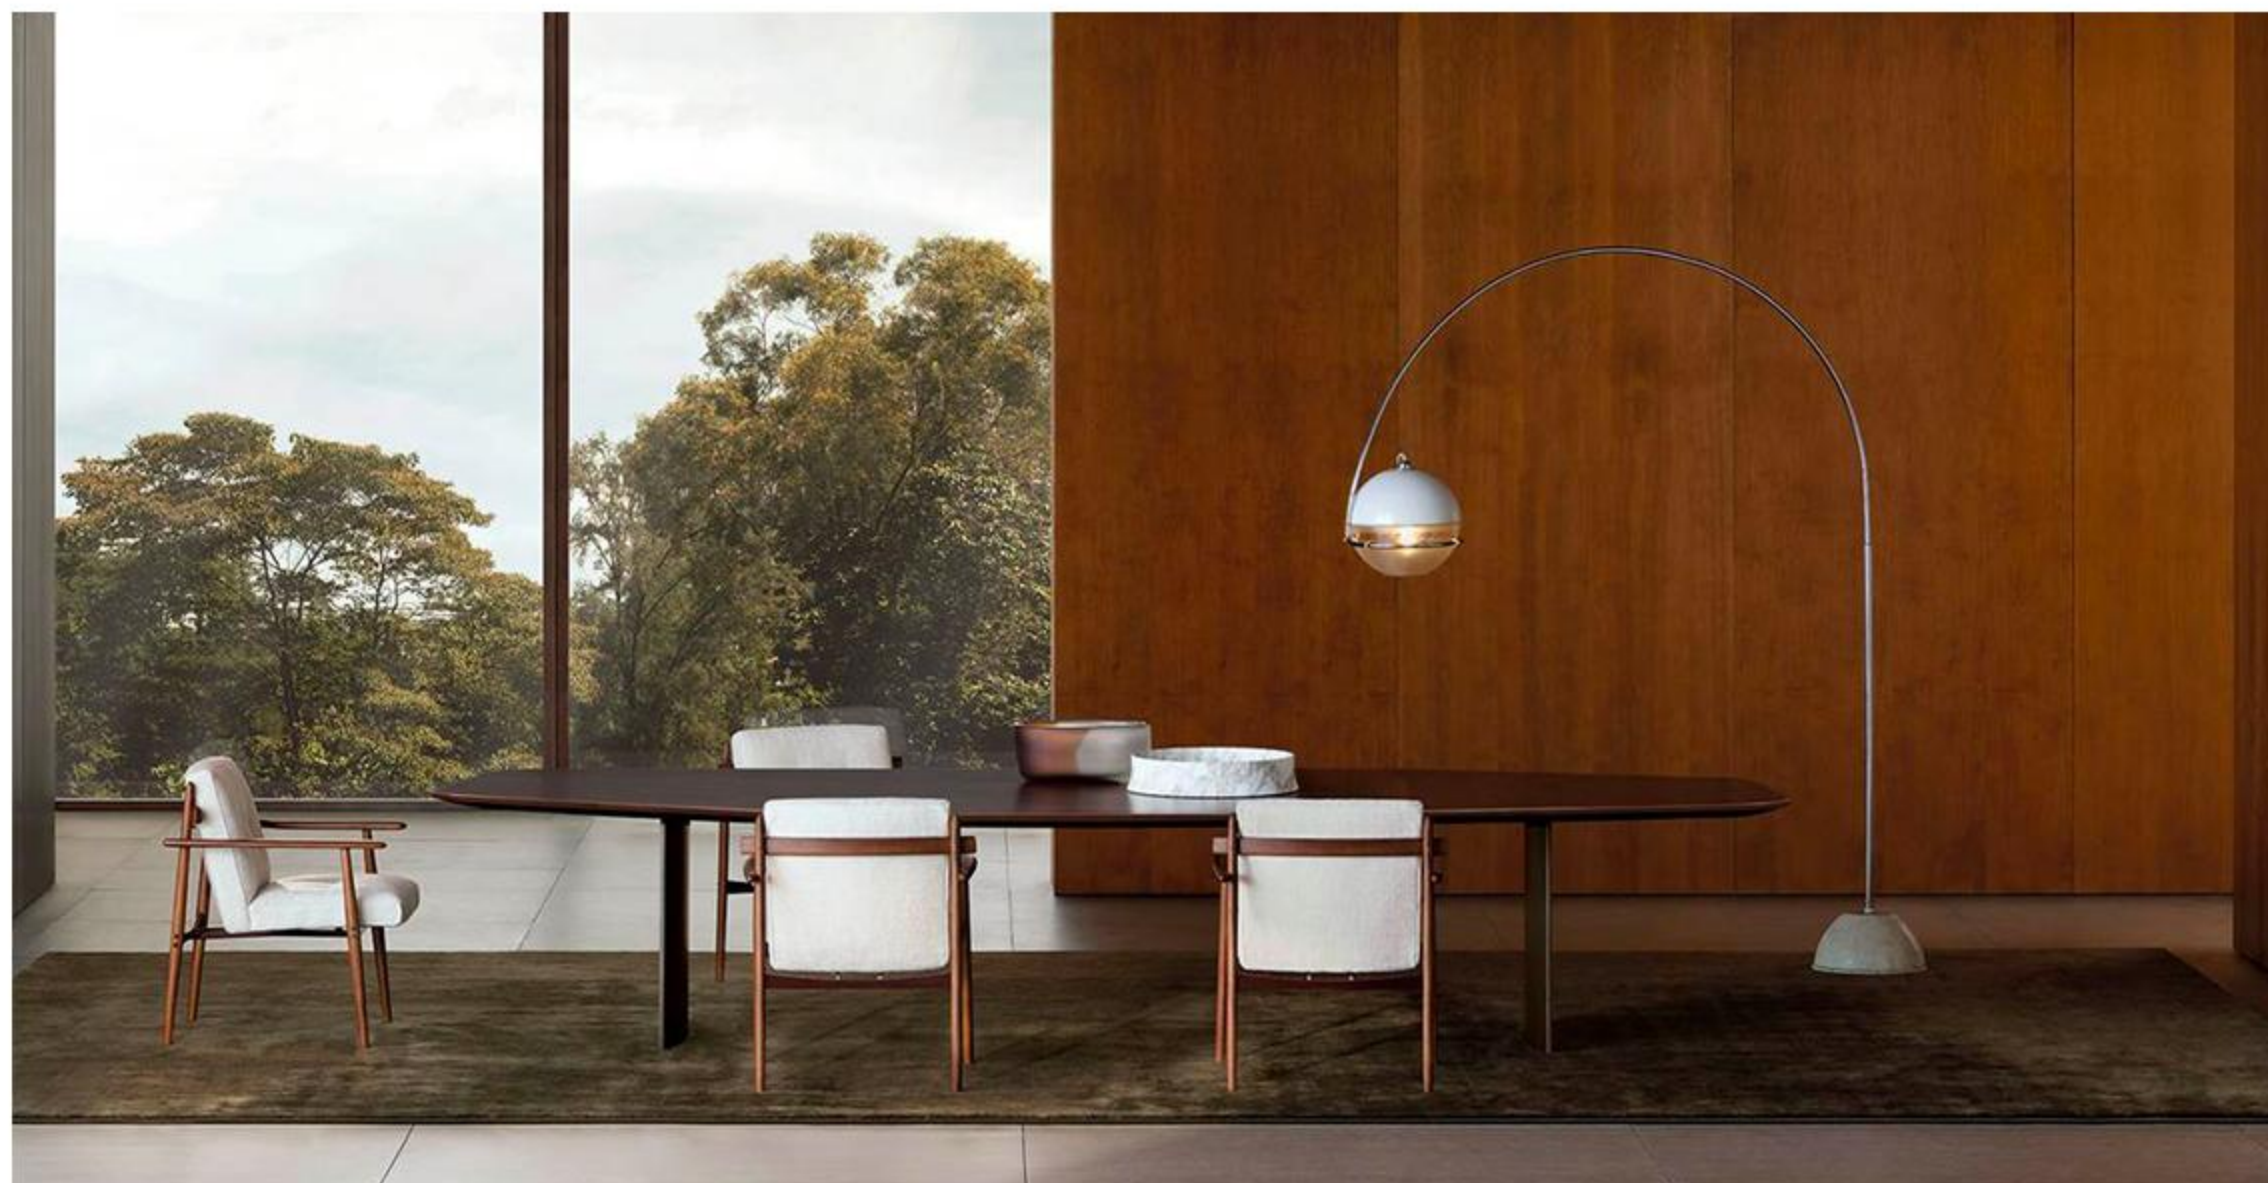

HOSPITALITY|SEATINGS|DINING CHAIR

ITEM No
HDC10319

DESCRIPTION
DINING CHAIR

PRODUCT SIZE MM
W670*D690*H840