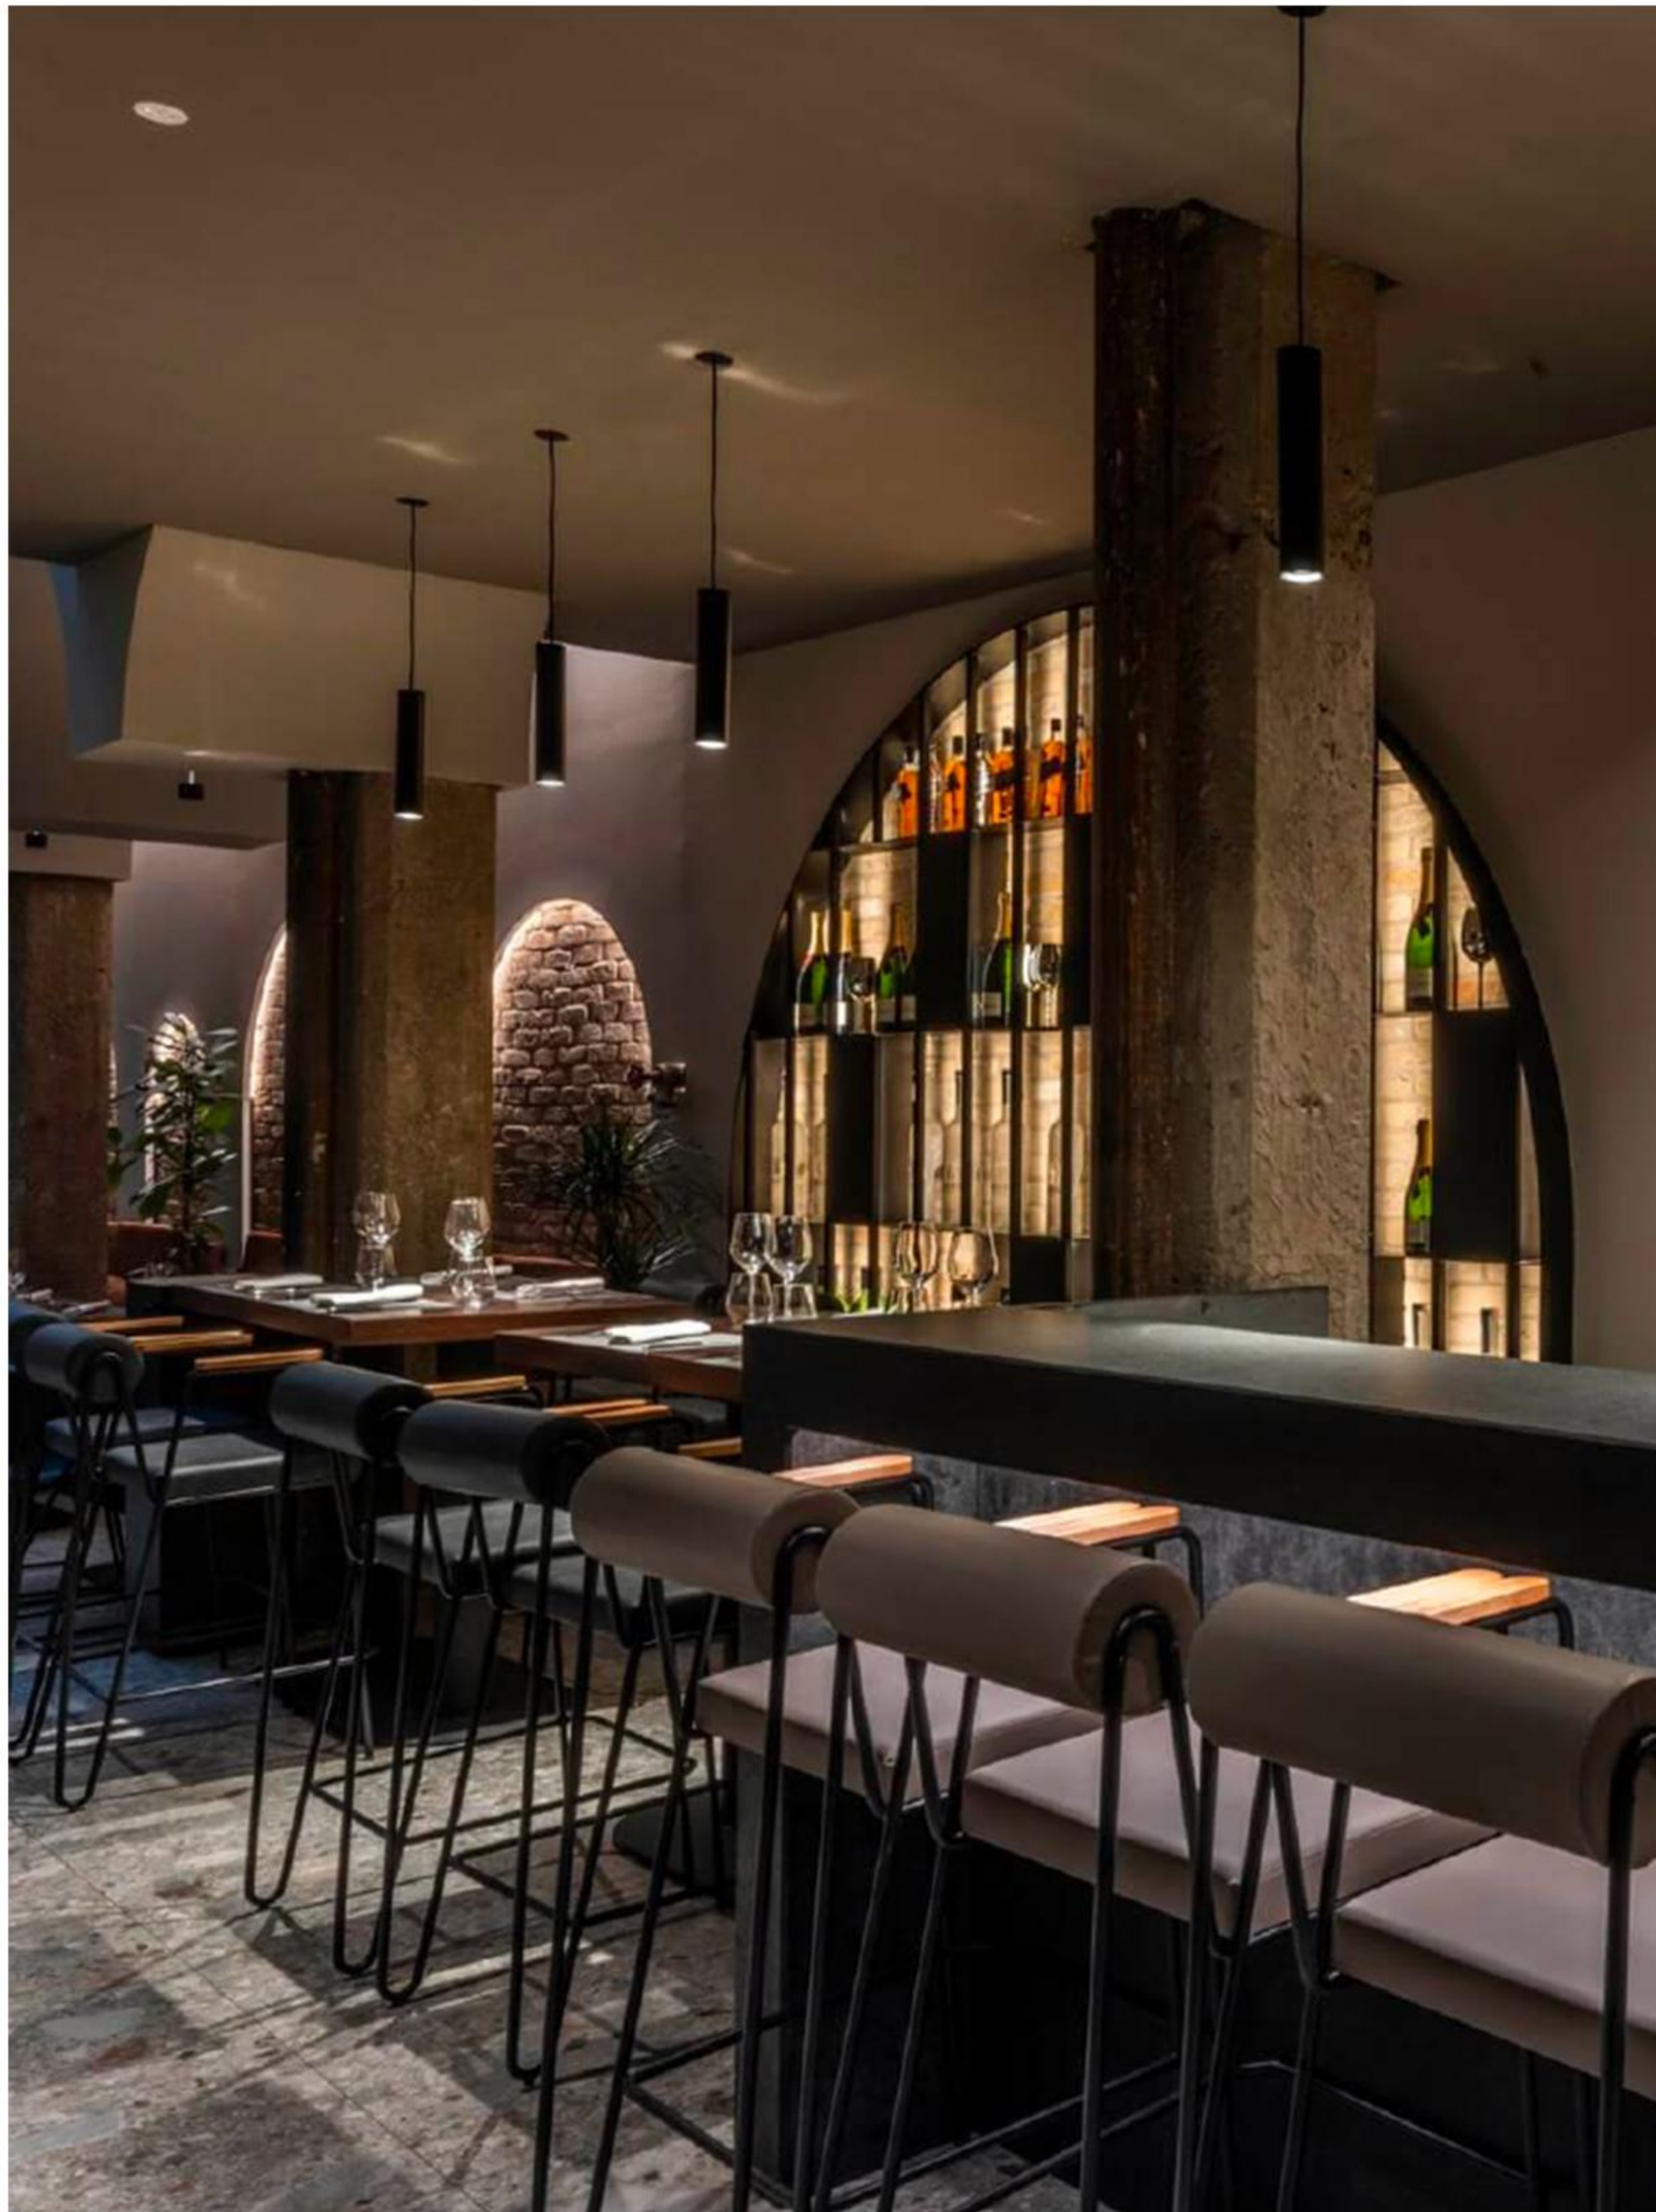

B A R

ITEM No
HBS10103

DESCRIPTION
BAR STOOL

PRODUCT SIZE MM
W480*D540*H1115

ITEM No
HBS10104

DESCRIPTION
BAR STOOL

PRODUCT SIZE MM
W590*D620*H1040

HOSPITALITY|SEATINGS|BAR STOOL