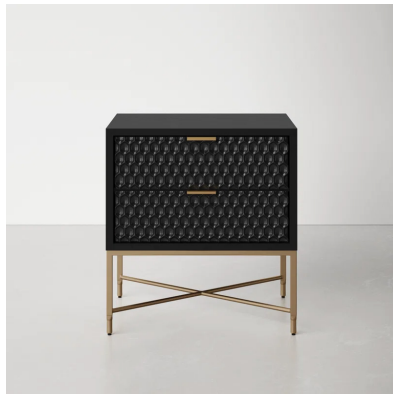

& Joinery

• *Fitting out & Millwork & Series 03*

& Joinery

• *Fitting out & Millwork &* *Series 04*

& Joinery

01. Nightstand

01

- MDF with white oak veneer carcass lacquered
- Carved drawer front panel lacquered
- Brass finish brushed 304 stainless steel handle and base