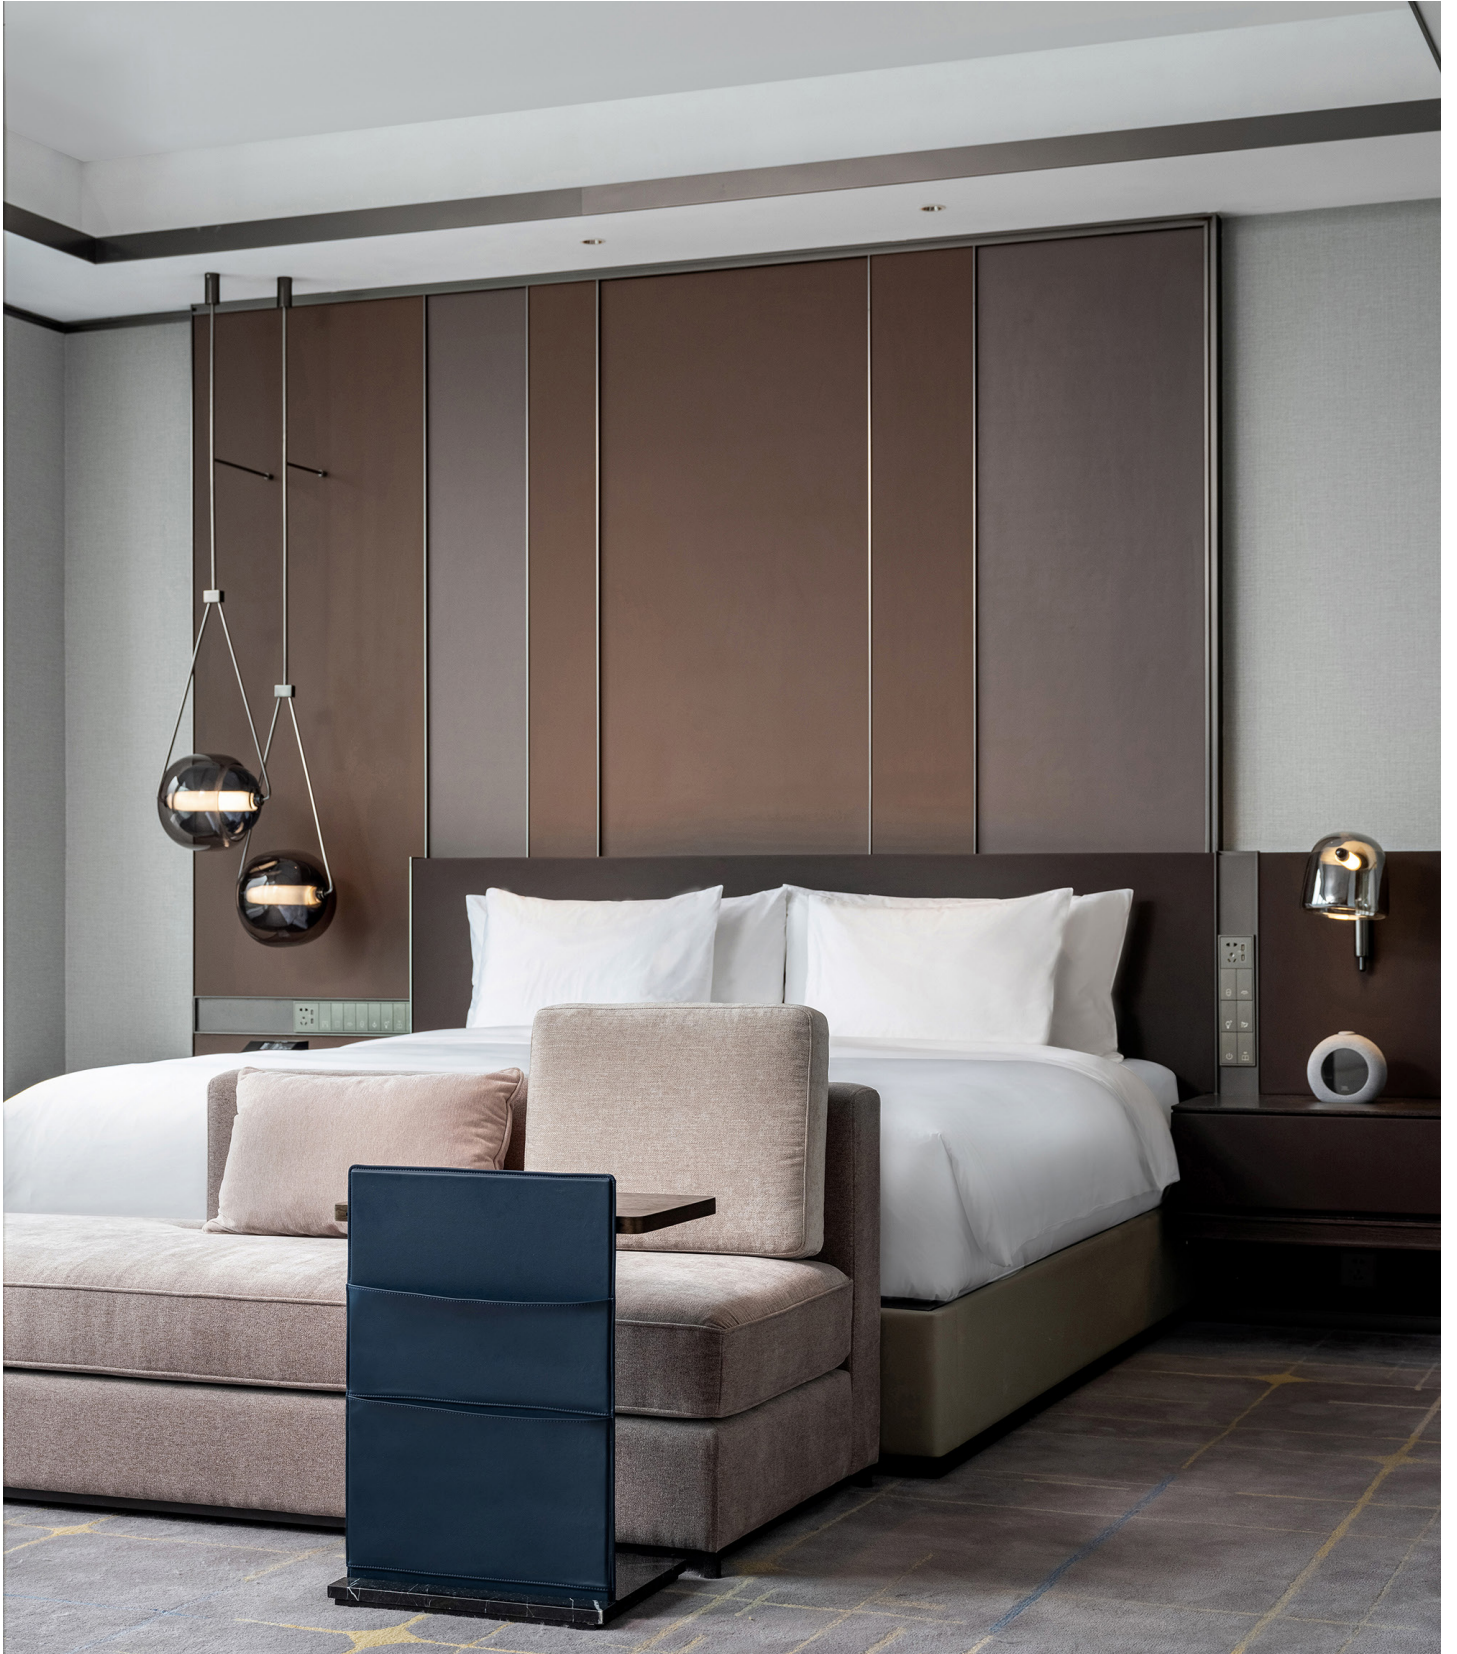

& Joinery

• *Fitting out & Millwork & Series 03*

& Joinery

• *Fitting out & Millwork &* *Series 04*

& Joinery

01. Nightstand

01

- MDF with white oak veneer carcass lacquered
- Carved drawer front panel lacquered
- Brass finish brushed 304 stainless steel handle and base