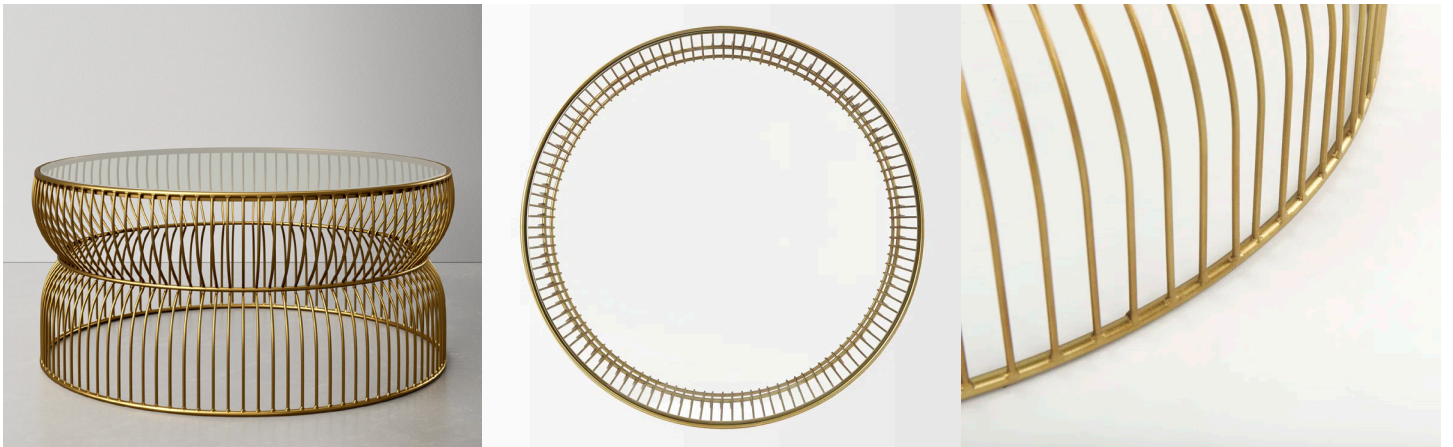

## 04

- Tempered clear glass top
- Black powder coated metal frame

Size: dia 1000\*450mm