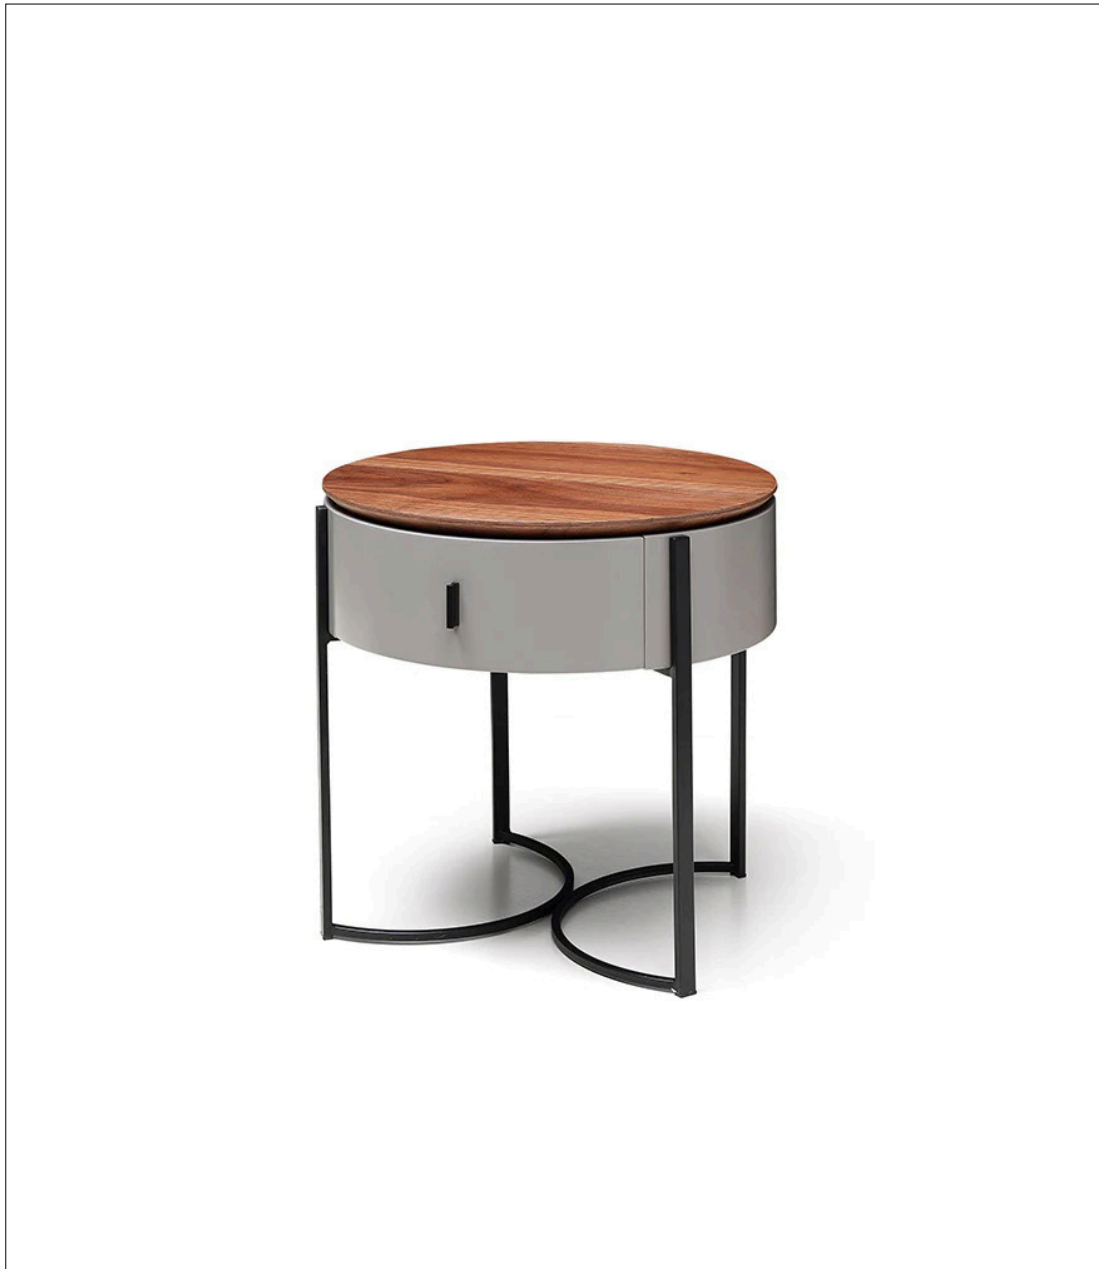

07

- MDF with walnut veneer top panel
- MDF in painted finish carcass
- Black powder coated metal base

Size: Dia 550*550mm