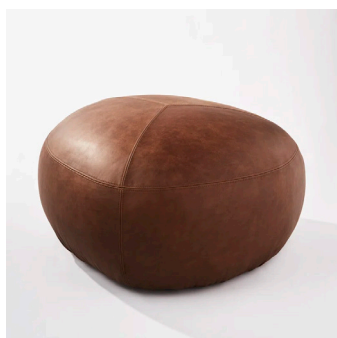

Size:1600*900*750mm

11. *Ottoman*

01

- Plywood upholstery with high density foam and fabric

Size: Dia 460*460*450mm

02

- Plywood upholstery with high density foam and fabric
- Bronze finish 304 S/S base

Size:460*460*450mm