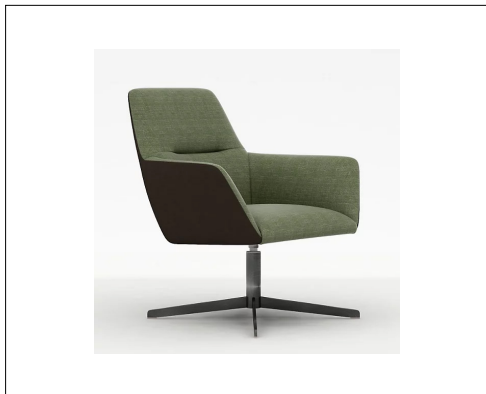

07

- Molded plywood upholstery with high density foam and fabric
- Black powder coated metal swivel base

Size:550*560*800mm