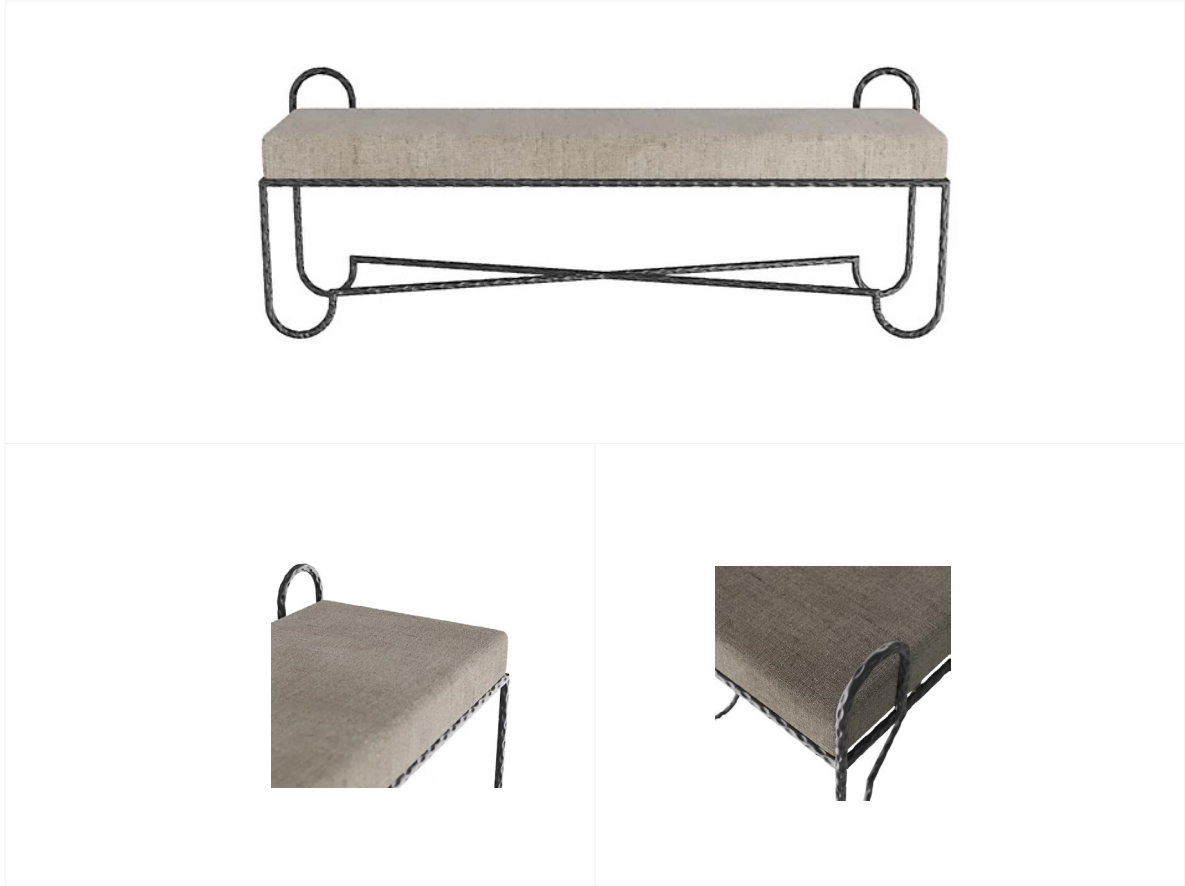

02

- Plywood upholstery with high density foam and fabric
- Bronze finish 304 S/S base

Size:1200*460*450mm