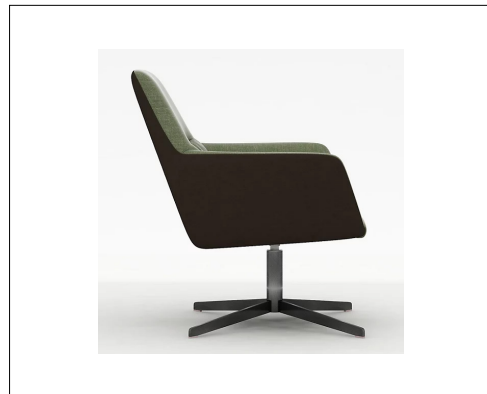

07

- Molded plywood upholstery with high density foam and fabric
- Black powder coated metal swivel base

Size:550*560*800mm