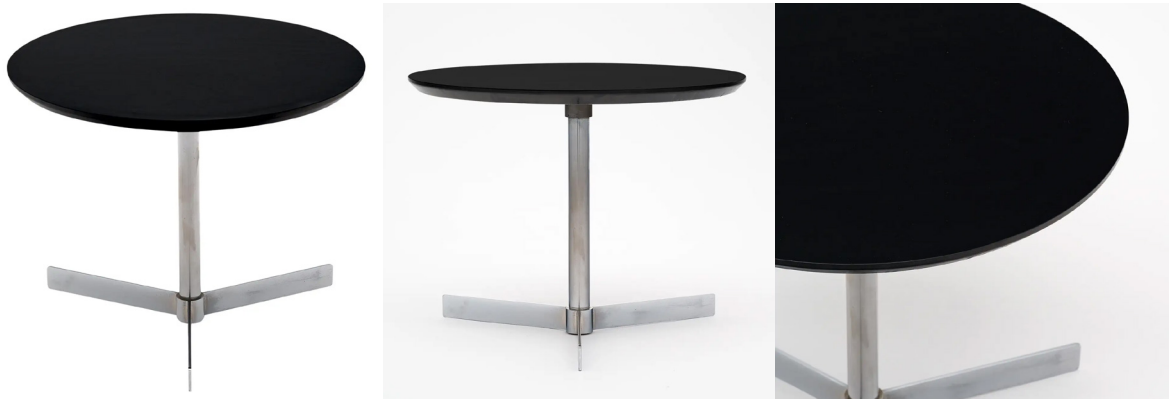

06

- MDF in painted finish top
- Polished 304 stainless steel base

Size: Dia 800*750mm