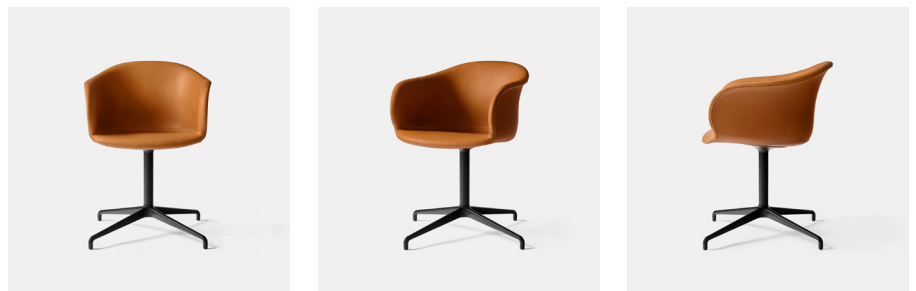

Size: 1500*600*550mm

05

- 20mm thick quartz top / front / side
- MR plywood in painted finish shelf panel

Size: 1500*600*550mm

08. Desk Chair

01

- Molded plywood upholstery with high density foam and fabric
- Black powder coated aluminum swivel base