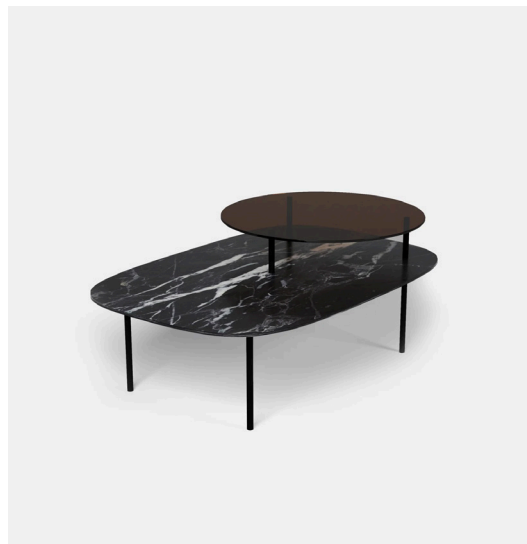

- 8mm thick tempered black back painted low-iron glass
- MDF with white oak veneer lacquered

Size:1650*600*750mm

03. Coffe Table

01

- Tempered gray back painted glass top
- Bronze finish brushed 304 stainless steel base

Size: Dia 1000*450mm
Dia 600*550mm

02

- 15mm thick tempered low-iron glass top
- Travertine base

Size: Dia 1000*450mm

03

- 15mm thick tempered low-iron glass top
- Travertine base

Size: Dia 1000*450mm

04

- Black finish 304 stainless steel top
- Nero marquina marble base

Size: 1250*700*300mm

05

- 15mm thick acrylic top panel
- 30mm thick Volakas white marble
- Black powder coated metal frame

Size: 1200*600*450mm

04. Side Table

01

- Brass finish 304 stainless steel frame
- 50mm thick Laurene black Gold marble pillar

Size: 380*380*420mm

02

- Nero Marquina marble

Size: Dia450*550mm

03