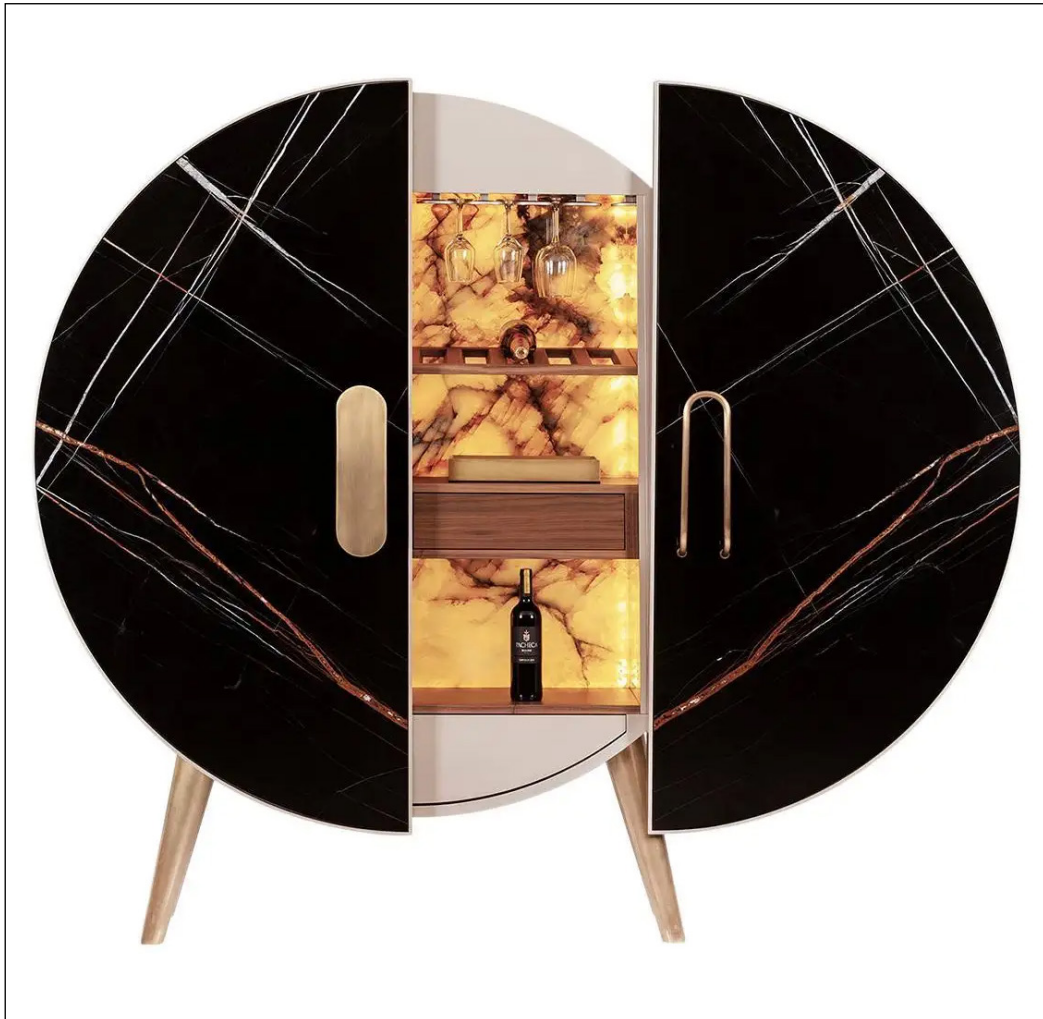

- MDF in painted finish carcass
- Brass finish brushed 304 stainless steel trim/handle and base

Size: 1000*600*2000mm

02

- 16mm thick Nero Marquina marble top and door panel
- 16mm thick Volakas white marble door panel
- MDF in painted finish carcass
- Brass finish brushed 304 stainless steel trim

Size: 2000*500*900mm

03

- MDF in painted finish carcass
- Solid ash wood wine bottle holder
- MDF with white oak veneer shelf panel
- 16mm thick Lauren black gold marble door panel
- 12mm thick artificial stone side panel
- Brass finish brushed 304 stainless steel handle and base