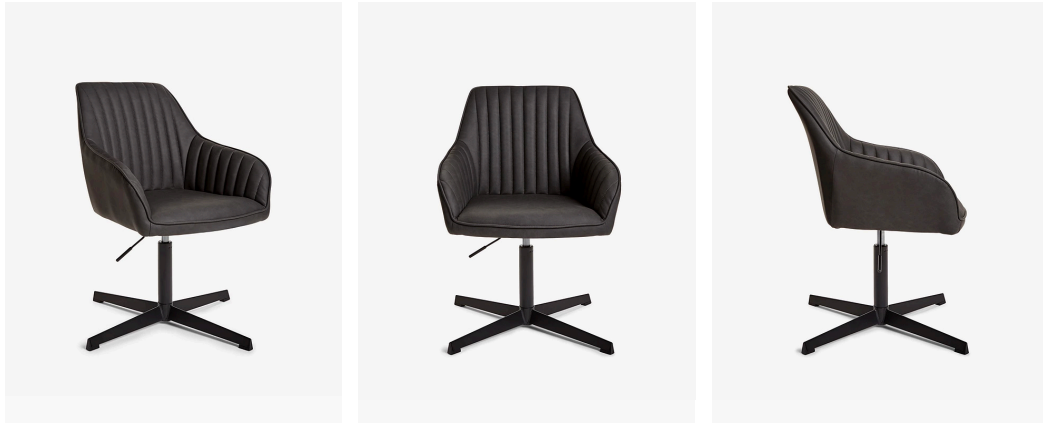

10

- Molded plywood upholstery with high density foam and PU
- Black aluminum swivel base

Size: 580*650*850-950mm