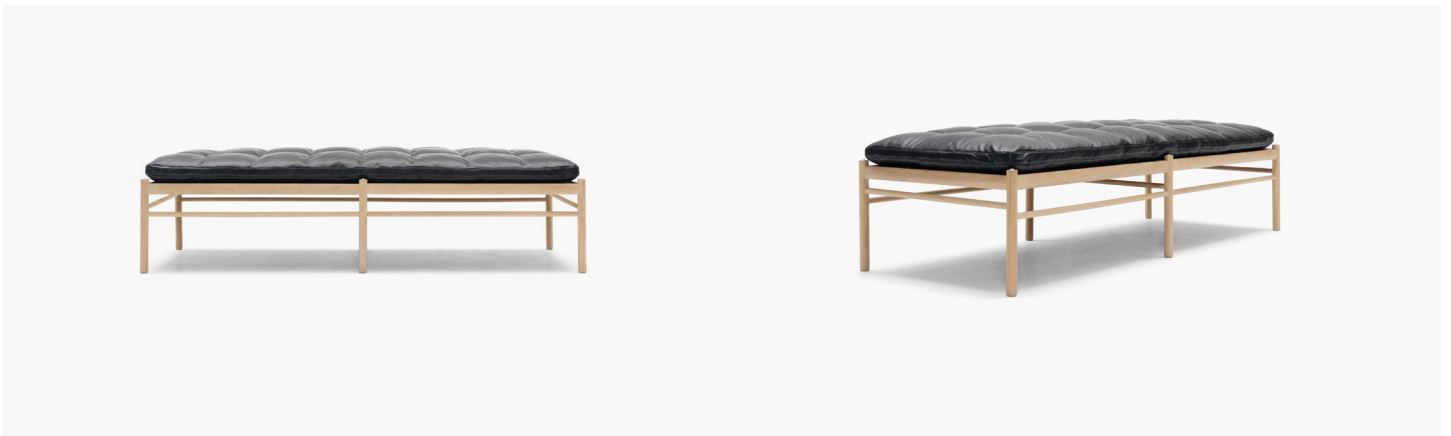

05

- Plywood upholstery with high density foam and fabric
- Solid ash wood base

Size: 1600*450*450mm