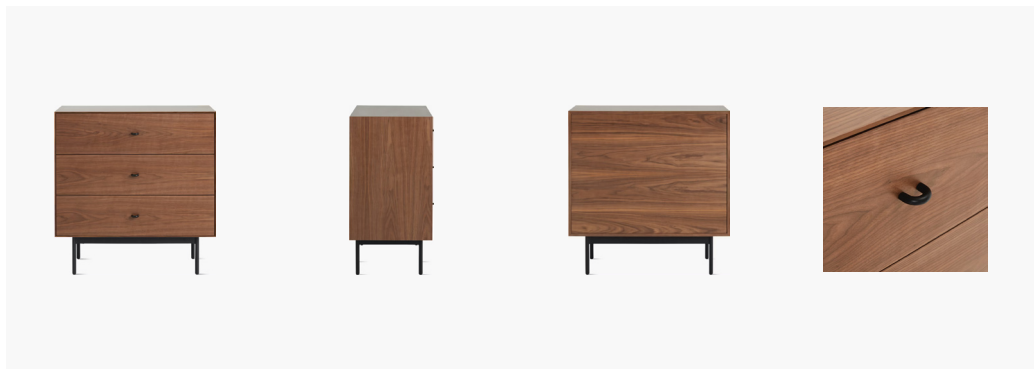

- MDF with white oak veneer top lacquered
- Solid ash wood base

Size: 1800*900*750mm

06.

Functional Cabinet

01

- MDF with walnut veneer carcass lacquered
- Black powder coated metal base and handle

Size: 1000*500*1000mm