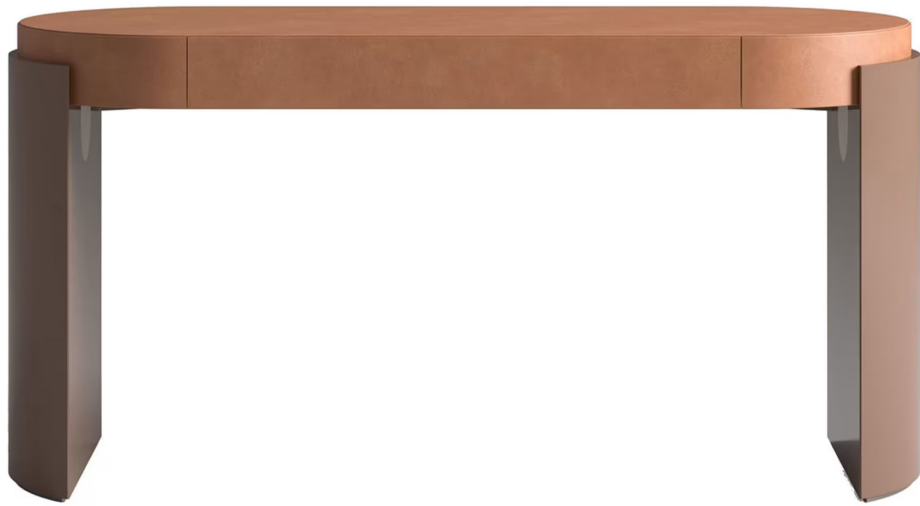

08

- MDF in painted finish top and base

Size: 1650*300*750mm