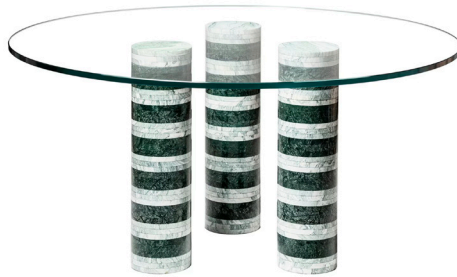

04

- MDF with walnut veneer lacquered
- Solid walnut wood base

Size:1600*350*750mm

05

- Tempered clear glass top
- Fiberglass base

Size:Dia1000*750mm