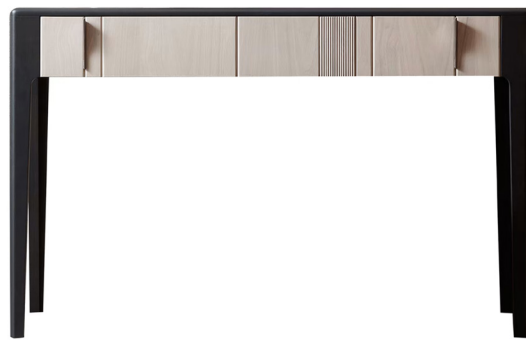

Size:500*450*550mm

02. Desk

01

- MDF in painted finish top and base
- MDF with walnut veneer lacquered

Size: 1600*350*750mm

02

- MDF wrapped PU top and side panel
- MDF in painted finish front panel

Size:1600*600*750mm

03

- MDF with walnut veneer lacquered
- Black powder coated metal frame

Size: 1600*600*750mm

04

- MDF with white oak veneer lacquered
- Solid ash wood leg

Size:1600*600*750mm

05

- MDF in painted finish top
- Solid beech wood base