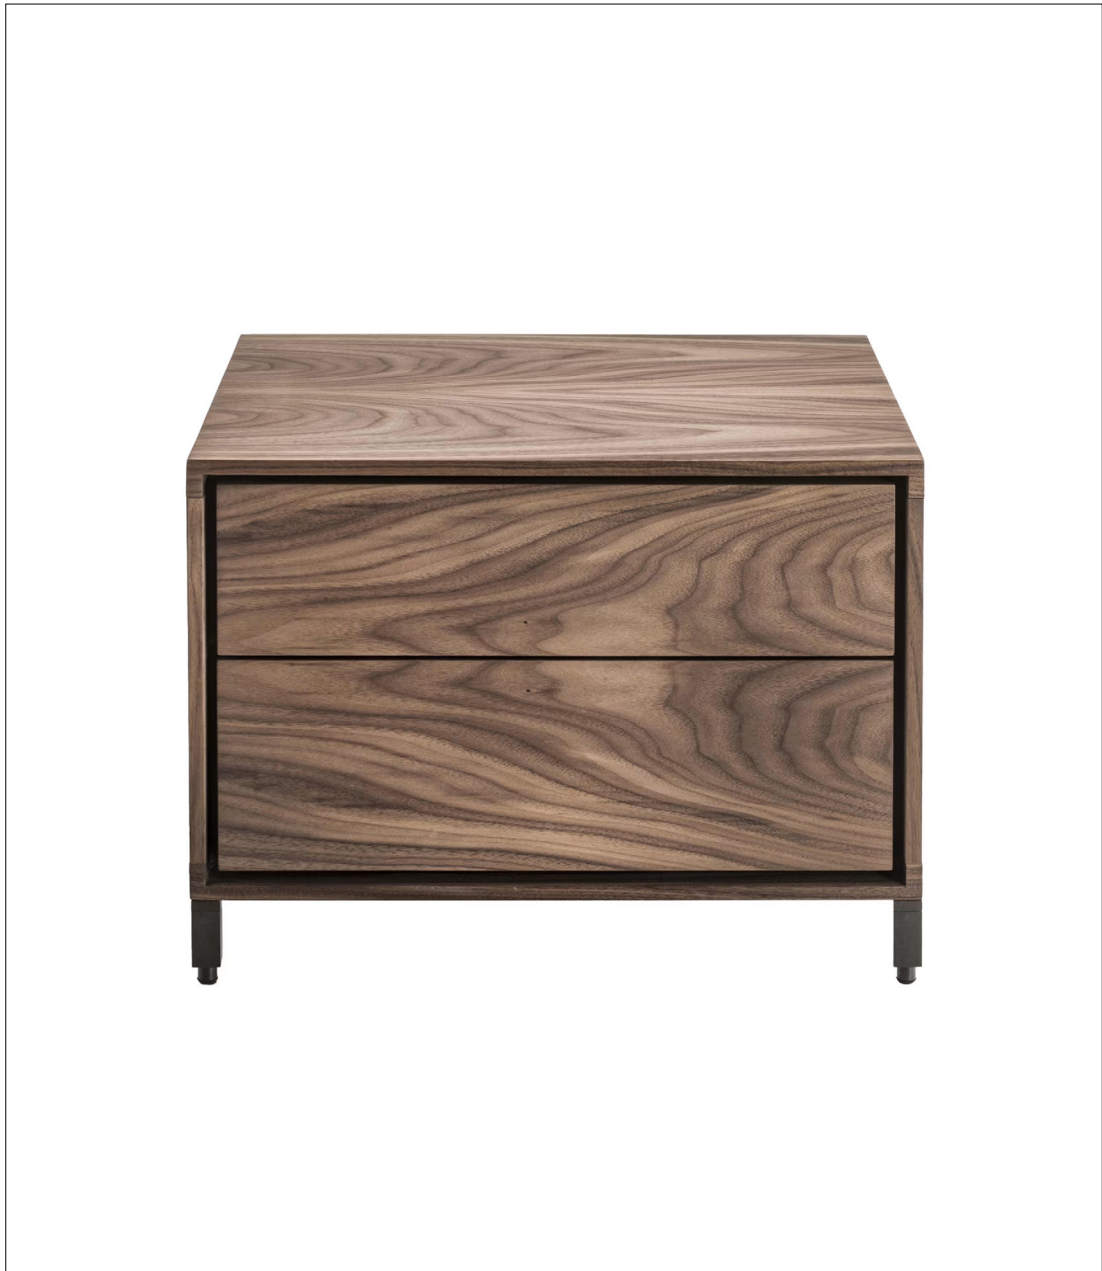

08

- MDF with walnut veneer lacquered
- Solid ash wood leg

Size: Dia 550*550mm