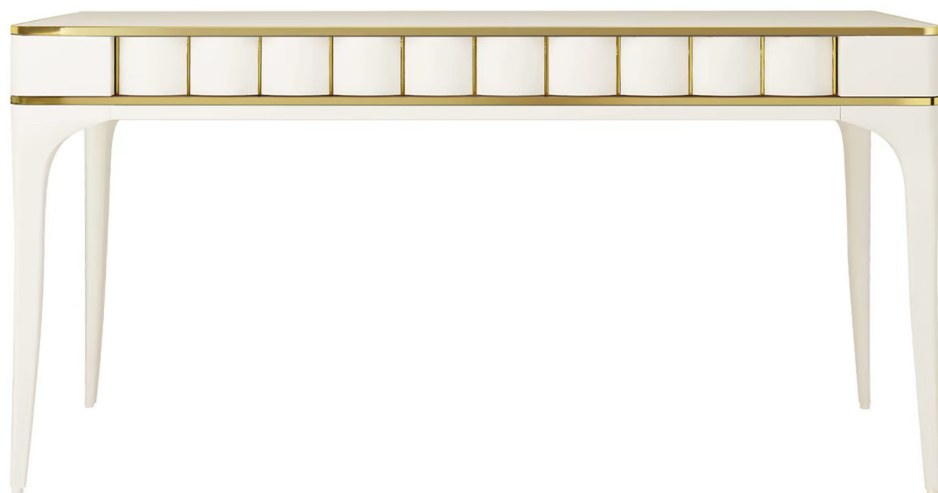

03

- MDF with walnut veneer lacquered
- Black powder coated metal frame

Size: 1600*600*750mm

04

- MDF with white oak veneer lacquered
- Solid ash wood leg

Size:1600*600*750mm

05

- MDF in painted finish top
- Solid beech wood base