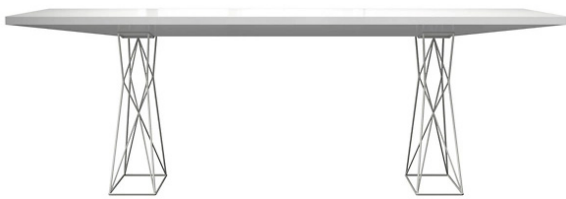

10

- White marble top
- White powder coated metal frame

Size: 1800*900*750mm