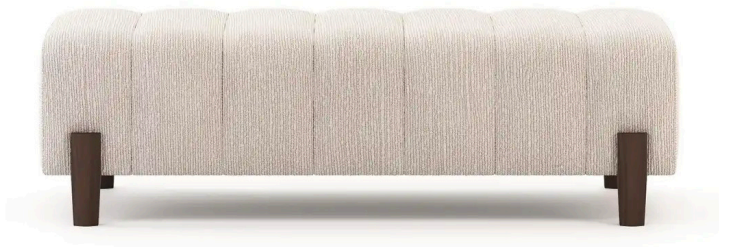

Size: W1500*D400*H450mm

03

- Solid ash wood lacquered

Size: W1500*D400*H450mm

04

- Plywood upholstery with high density foam and fabric
- Brass finish 304 stainless steel base frame

Size: W1500*D400*H450mm

05