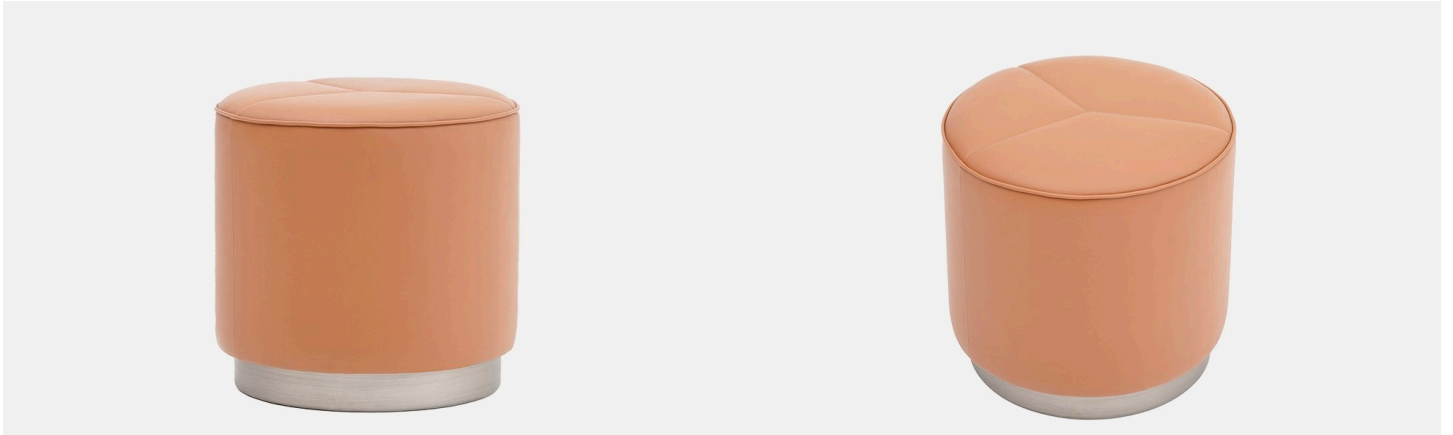

Size: W780*D850*H780mm
Dia 450*450mm

08

- Plywood upholstery with high density foam and fabric
- Solid beech wood lacquered

Size: Dia 450*450mm

09

- Plywood upholstery with high density foam and fabric
- Solid ash wood lacquered