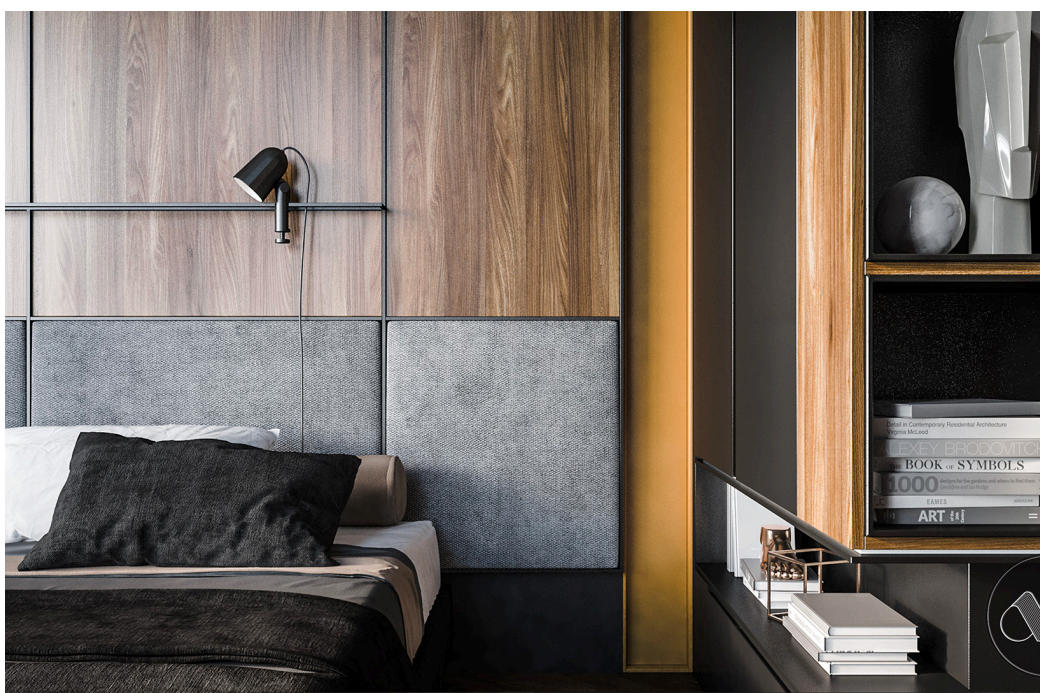

06

- MDF upholstery with high density foam and fabric

Size:W4500*D80*H1200mm