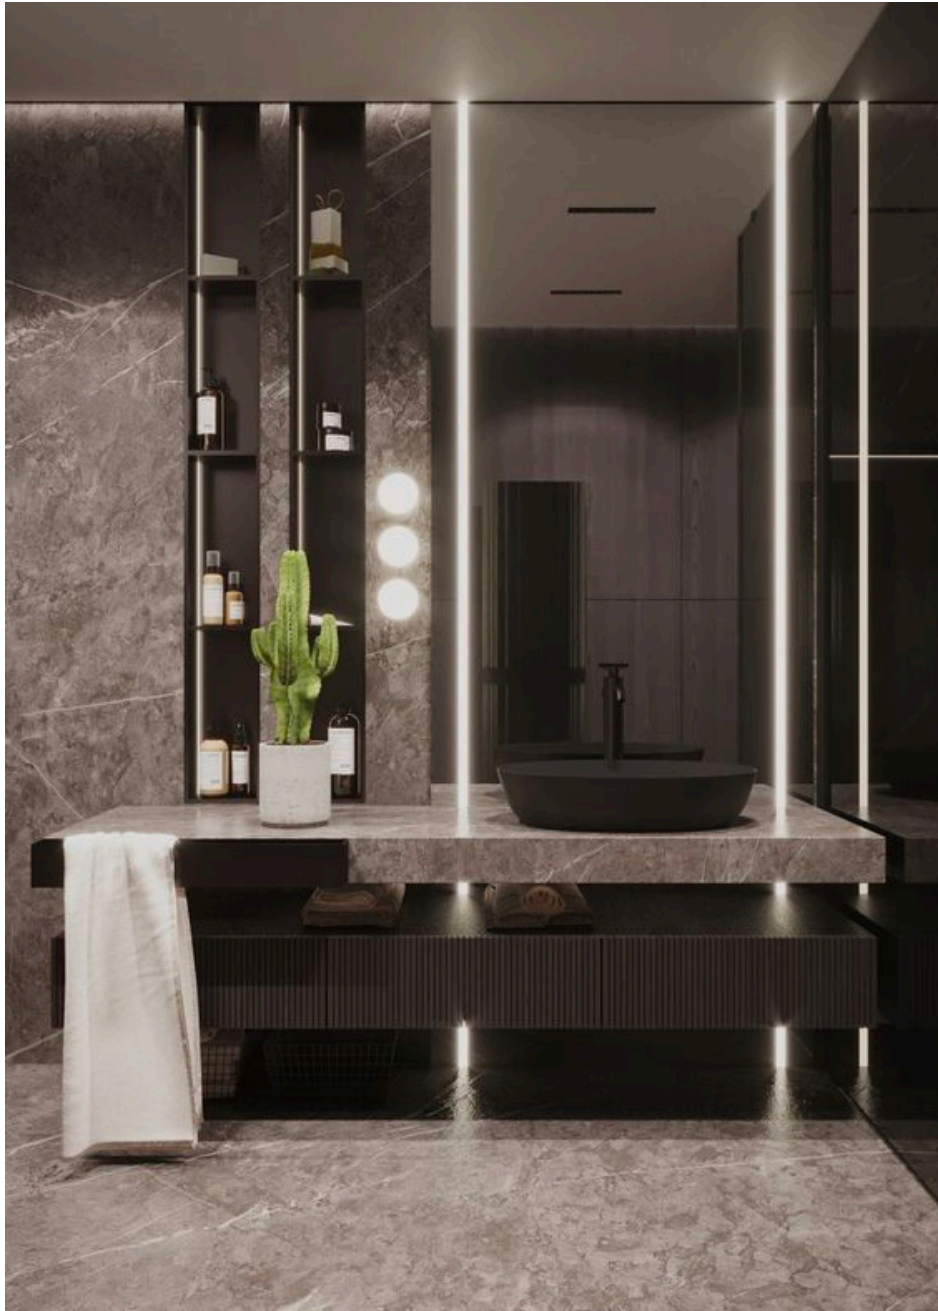

06

- Gray quartz top
- MR plywood with walnut veneer carcass lacquered

Size: W1500*D650*H900mm