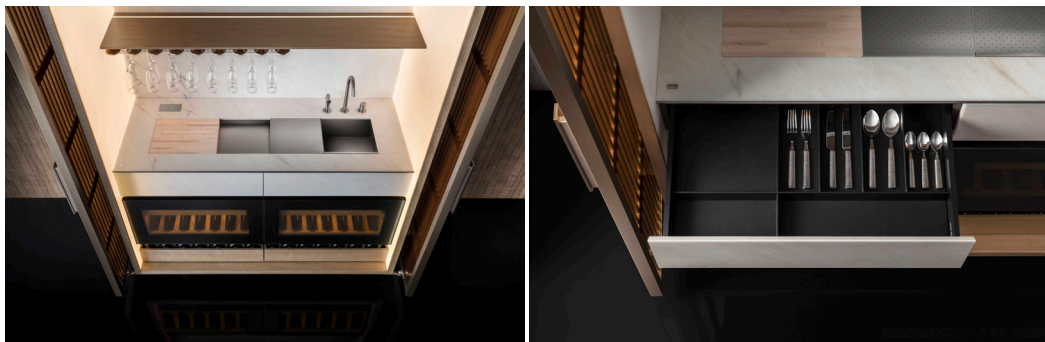

02

- Plywood with walnut veneer lacquered
- PU upholstery drawer front panel
- MDF in painted finish drawer box
- Brass finish 304 stainless steel door frame and base
- LED light strip

Size: W1000*D500*H2000mm