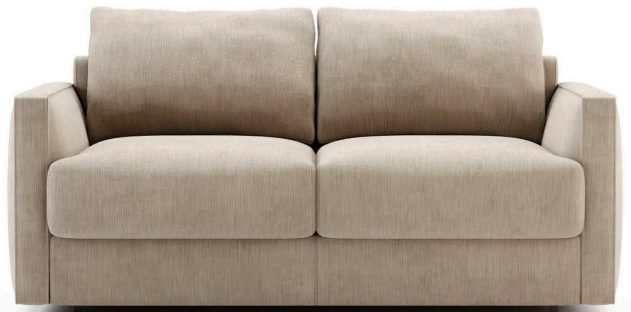

Size: W2400*D1050*H700mm

02

- Plywood upholstery with high density foam and fabric
- Solid ash wood lacquered

Size:W3000*D1800*H850mm

03

- Plywood upholstery with high density foam and fabric
- Solid ash wood lacquered