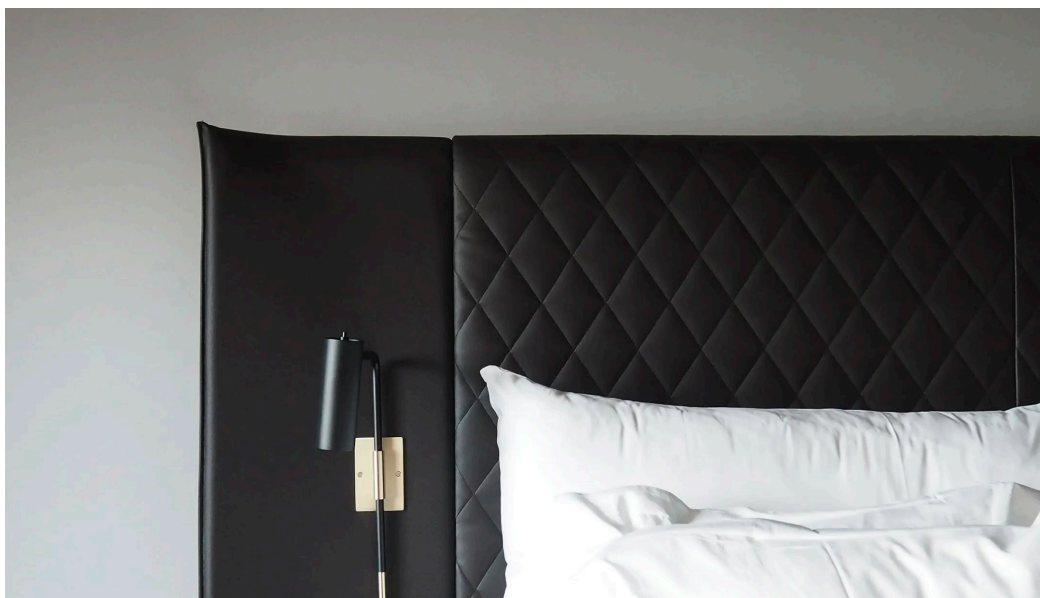

02

- MDF upholstery with high density foam and PU

Size: W3200*D100*H1100mm