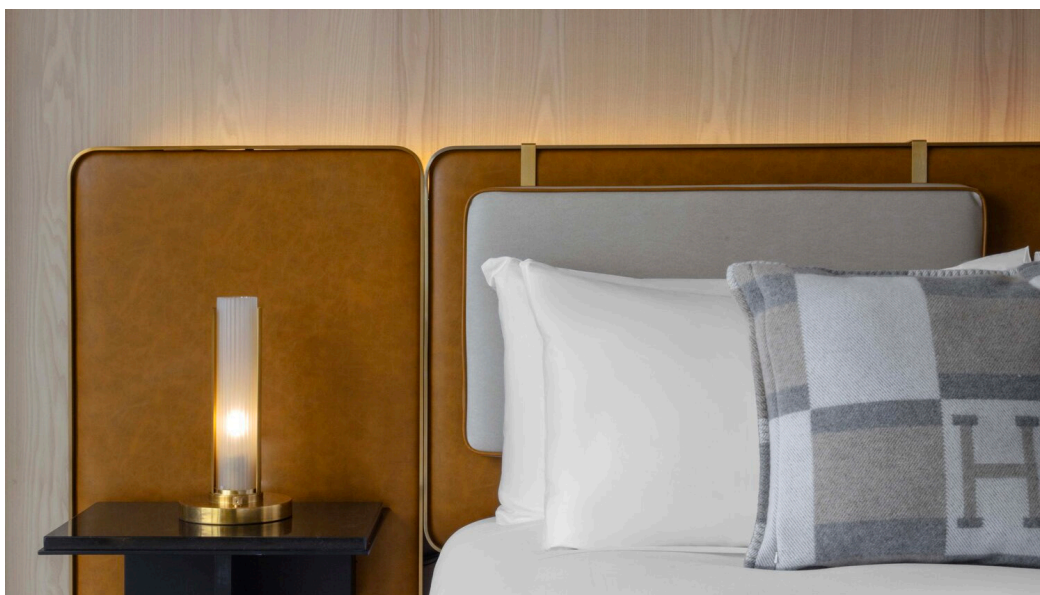

- MDF upholstery with high density foam and fabric
- Black powder coated metal hook rail
- Coffee PU leather strap

Size: W3200*D100*H1200mm

05

- MDF upholstery with high density foam and fabric
- Solid beech wood frame in gold finish