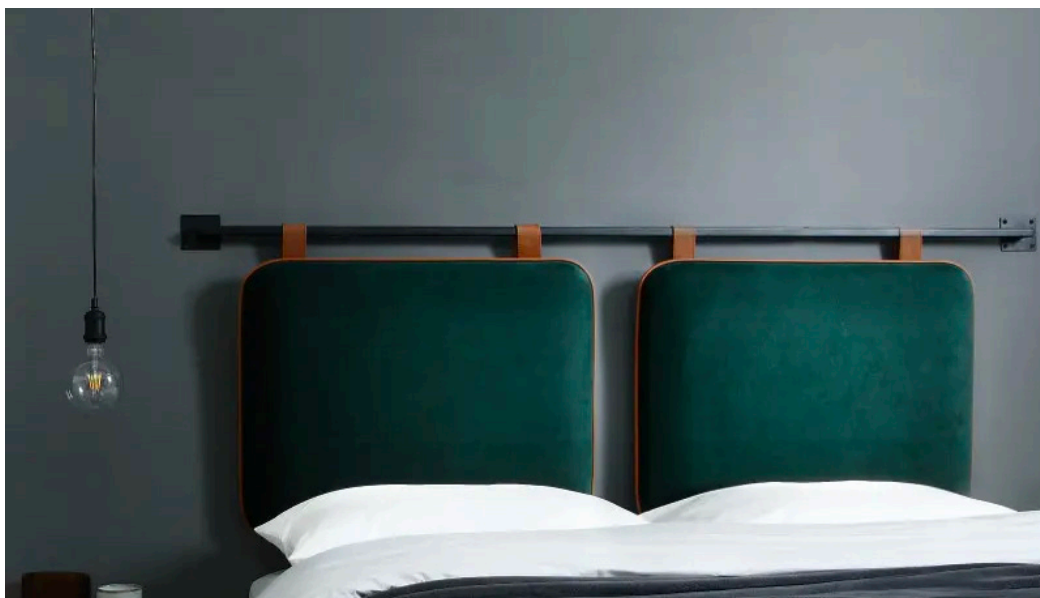

04

- MDF upholstery with high density foam and fabric
- Black powder coated metal hook rail
- Coffee PU leather strap

Size: W3200*D100*H1200mm