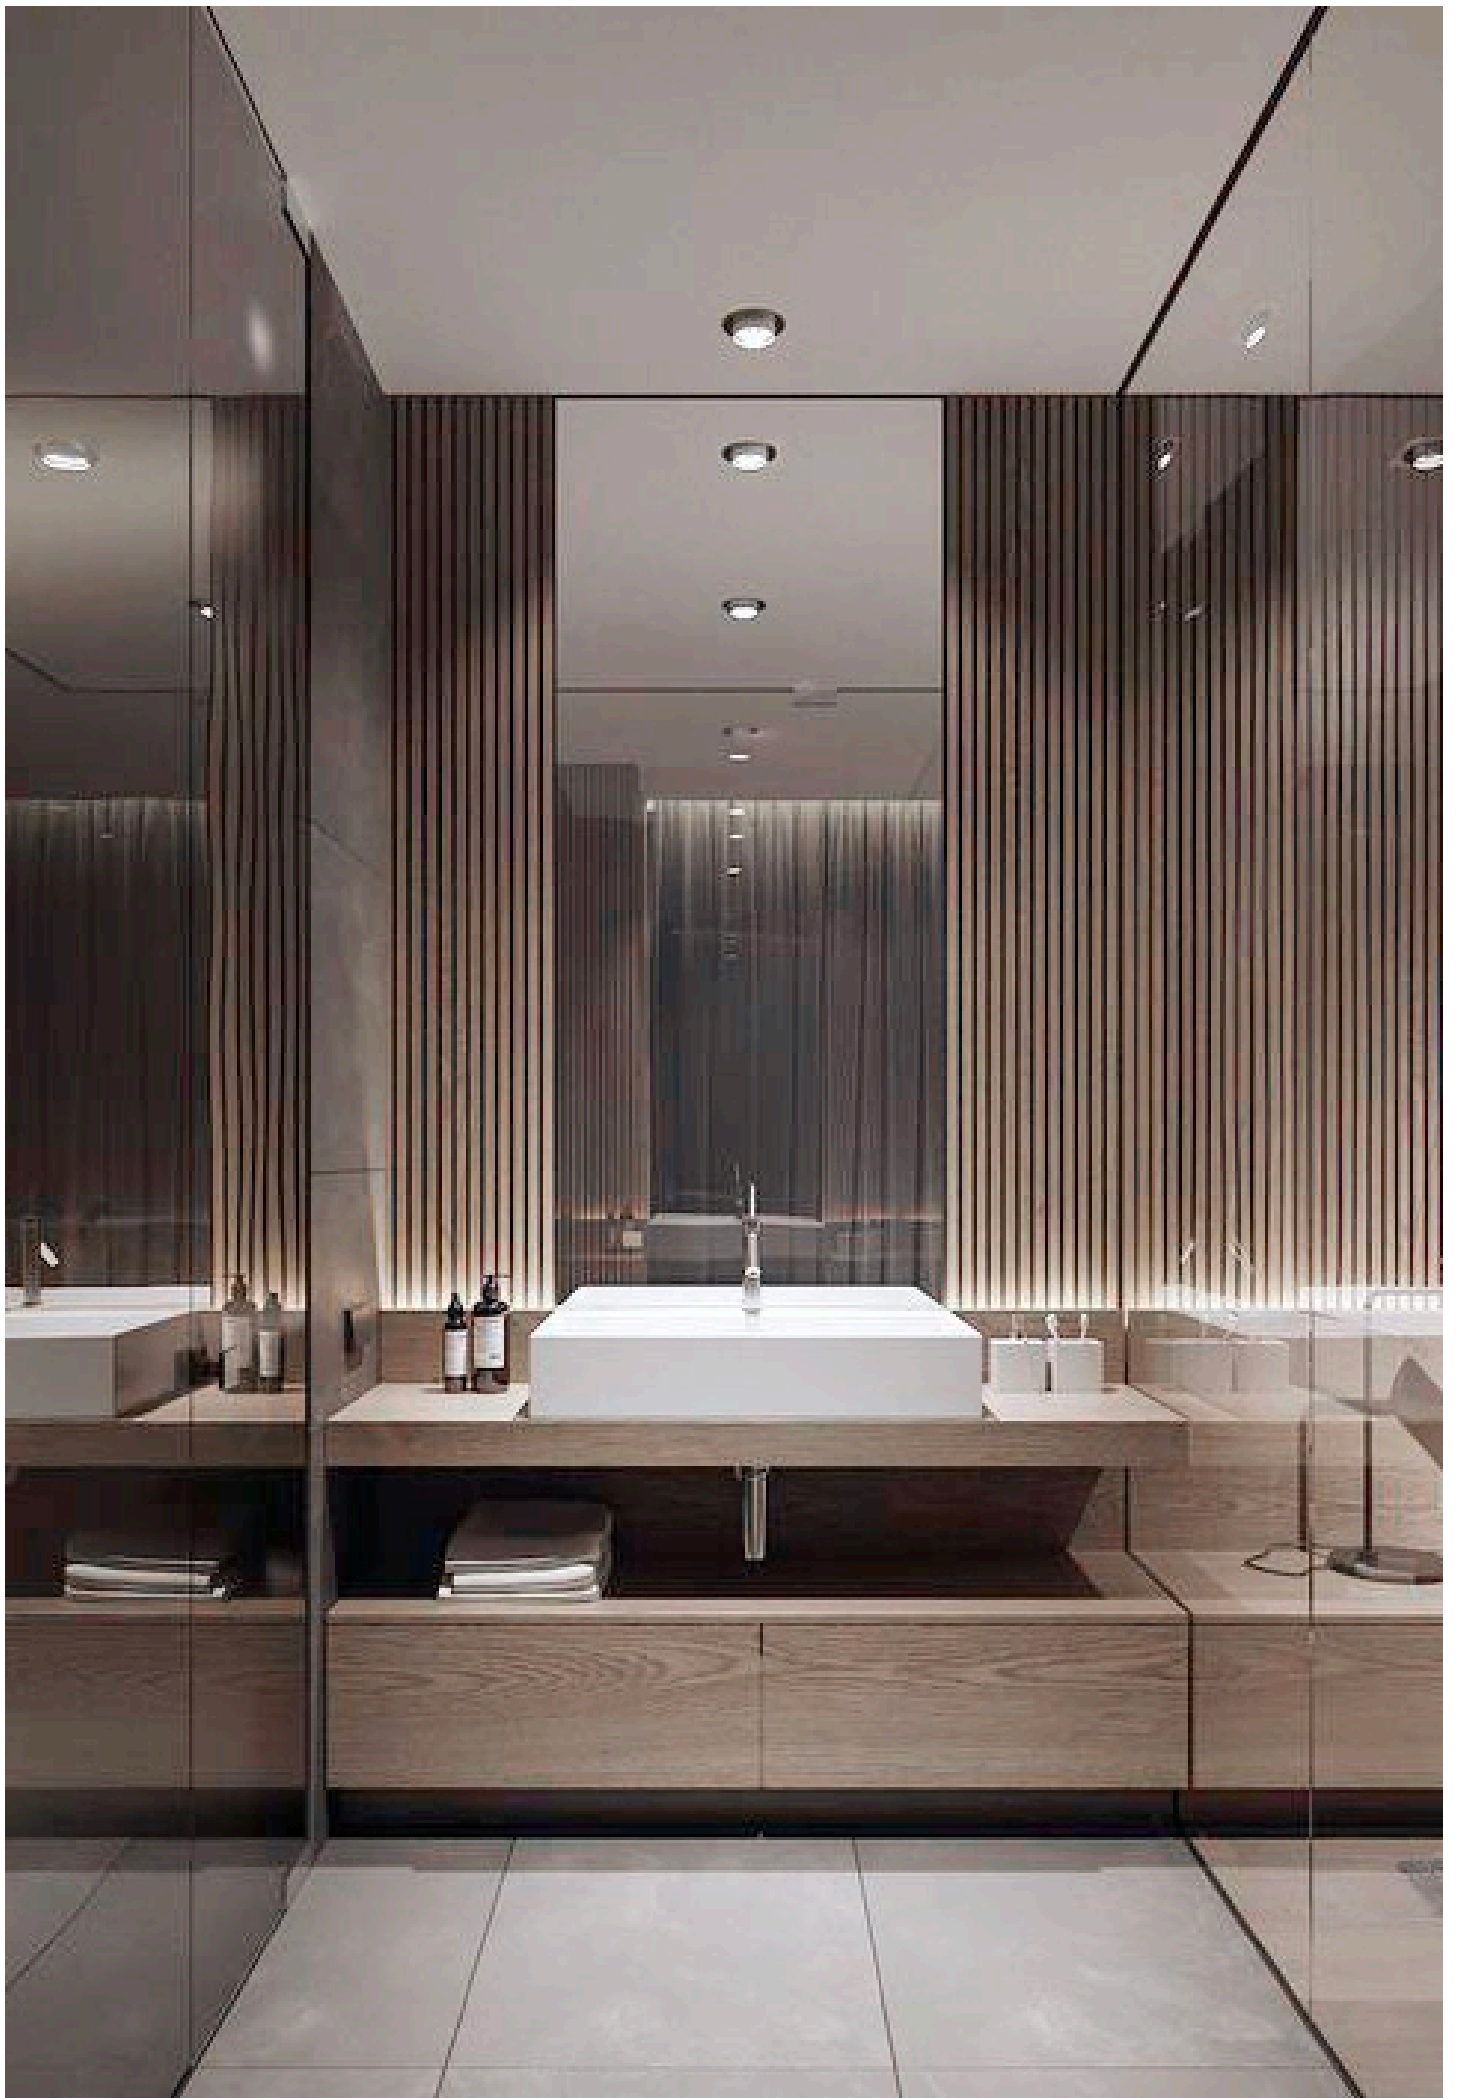

Size: W1000*D500*H2000mm

05

- Plywood with walnut veneer carcass lacquered
- Black powder coated metal base

Size: W1000*D500*H1200mm

07.

Vanity Cabinet

01

- White quartz top and splash panel
- MR plywood with white oak veneer carcass lacquered